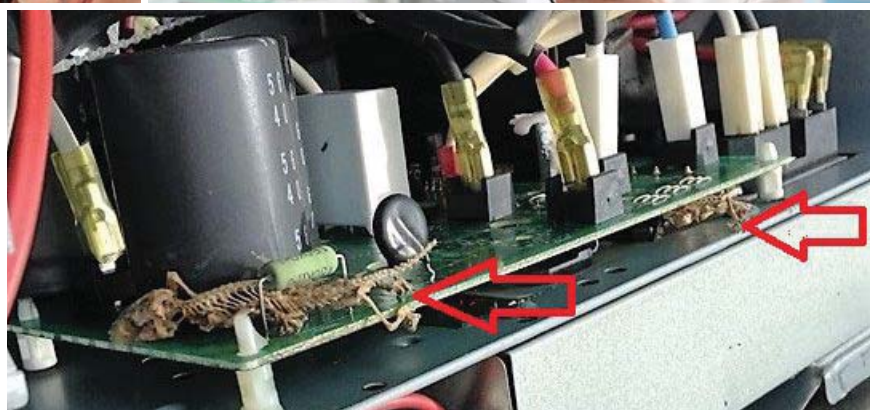

**TOMORROW
LAB SINCE 1945**

**75
YEARS**

eppendorf

Back to The Lab Preventive Maintenance Promotion

There's a lot of catch up to do starting July when you head back into your lab. But after more than 3 months of non-usage, it may be a good idea to get some of your instruments and tools checked. Not only does the electrical circuits on the electrical board needs checking but some unwelcome creepy crawlies may have taken up residence in your instruments and tools too!

Get more from your ppm with Eppendorf by having the additional services below:

- > Check power cables, adapters and wall plugs (in-coming voltage)
- > Check & clean the external including the rear side & the underneath of your instrument
- > Check & clean the internal Electronic Control Boards (ECB)

Don't be surprised if we discovered corpses of insects inside your instruments!

FREE one single - channel pipette calibration voucher when you have 3 or more instruments for ppm. Our pipette calibration facility has received an extension of ISO 17025 accreditation to cover the 6-digit balance. This allows us accredited pipette calibration down to 0.1uL.