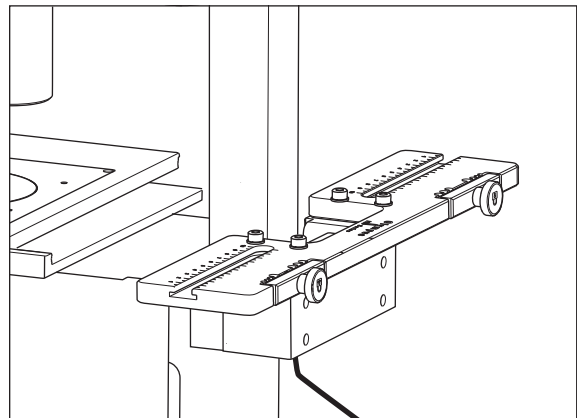

Installation guide

Adapter for microscope Olympus® IX3 Series – IX2-ILL30
English (EN)

Fig. 1: Assembly overview and delivery package

2 Example parameter for installation

Fig. 2: Overview adapter plate with right side mounted motor modules

Fig. 3: Adjusting motor modules using example position parameters of table 1

Tab. 1: Example position parameters for different mounting angles

| Position holder | Angle | 1 [cm] | 2 [cm] | 3 [cm] | 4 [cm] | 5 [cm] | 6 [cm] | 7 [cm] |
|-----------------|-------|--------|--------|--------|--------|--------|--------|--------|
| Down | 10° | 6.8 | 7.0 | 9.4 | 4.7 | 6.8 | 7.3 | 8.2 |
| Down | 25° | 6.8 | 7.0 | 9.4 | 2.8 | 6.8 | 7.3 | 9.1 |
| Top | 25° | 6.8 | 7.0 | 9.4 | 4.6 | 6.8 | 7.3 | 6.8 |
| Top | 35° | 6.8 | 7.0 | 9.4 | 3.3 | 6.8 | 7.3 | 7.4 |
| Top | 45° | 6.8 | 7.0 | 9.4 | 2.5 | 6.8 | 7.3 | 8.8 |