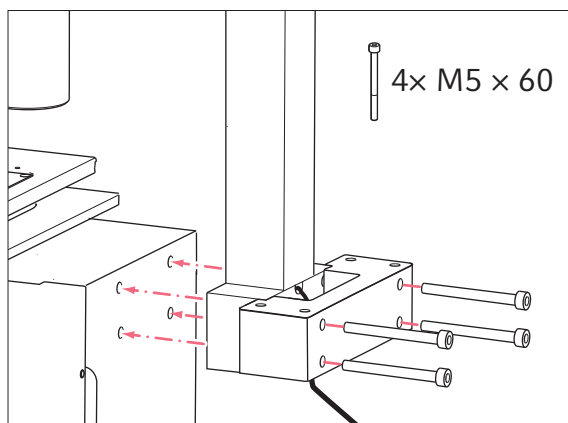

1 Installation

Adapter for mounting a micromanipulator to a microscope.

Adapter Olympus® 3 for Olympus® microscope models with illumination column IX2-ILL30:

- IX53

For Eppendorf micromanipulators:

- TransferMan® 4r
- TransferMan® 4m
- InjectMan® 4

Installation guide

Adapter for microscope Olympus® IX3 Series – IX2-ILL30
English (EN)

Fig. 1: Assembly overview and delivery package

2 Example parameter for installation

Fig. 2: Overview adapter plate with right side mounted motor modules

Fig. 3: Adjusting motor modules using example position parameters of table 1

Tab. 1: Example position parameters for different mounting angles

| Position holder | Angle | 1 [cm] | 2 [cm] | 3 [cm] | 4 [cm] | 5 [cm] | 6 [cm] | 7 [cm] |
|-----------------|-------|--------|--------|--------|--------|--------|--------|--------|
| Down | 10° | 6.8 | 7.0 | 9.4 | 4.7 | 6.8 | 7.3 | 8.2 |
| Down | 25° | 6.8 | 7.0 | 9.4 | 2.8 | 6.8 | 7.3 | 9.1 |
| Top | 25° | 6.8 | 7.0 | 9.4 | 4.6 | 6.8 | 7.3 | 6.8 |
| Top | 35° | 6.8 | 7.0 | 9.4 | 3.3 | 6.8 | 7.3 | 7.4 |
| Top | 45° | 6.8 | 7.0 | 9.4 | 2.5 | 6.8 | 7.3 | 8.8 |

For flat angles do not use the plain stage IX2-Sp with mechanical stage IX-MVR.

3 Ordering information

| Order no. (International) | Order no. (North America) | Description |
|---------------------------|---------------------------|---|
| 5192 308.005 | 5192308005 | Adapter for microscope Olympus 3 IX53 IX2-ILL30 |