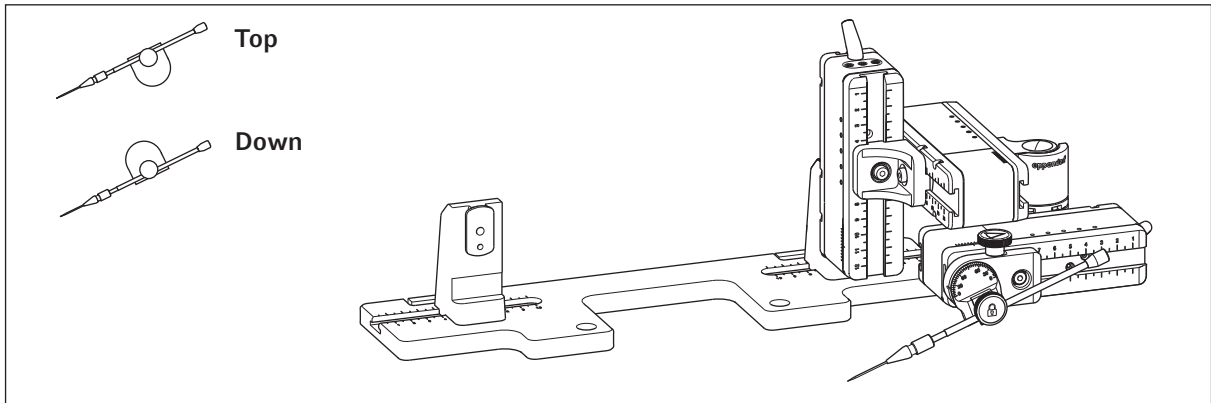

1 Installation

Adapter for mounting a micromanipulator to a microscope.

Adapter Olympus® 3 for Olympus® microscope models with illumination column IX2-ILL30:

- IX53

For Eppendorf micromanipulators:

- TransferMan® 4r
- TransferMan® 4m
- InjectMan® 4

Installation guide

Adapter for microscope Olympus® IX3 Series – IX2-ILL30
English (EN)

Fig. 1: Assembly overview and delivery package

2 Example parameter for installation

Fig. 2: Overview adapter plate with right side mounted motor modules

For flat angles do not use the plain stage IX2-Sp with mechanical stage IX-MVR.

3 Ordering information

| Order no. (International) | Order no. (North America) | Description |
|---------------------------|---------------------------|---|
| 5192 308.005 | 5192308005 | Adapter for microscope Olympus 3 IX53 IX2-ILL30 |