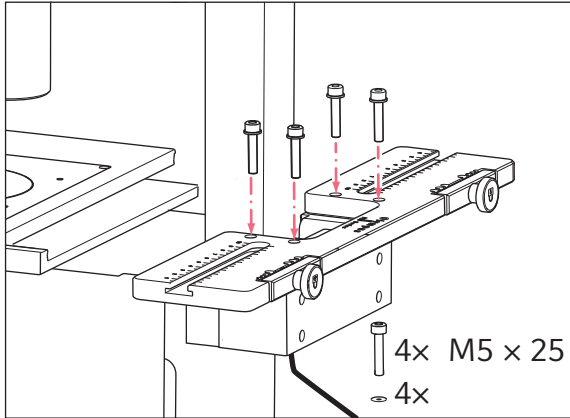

Installation guide

Adapter for microscope Olympus® IX3 Series – IX2-ILL30
English (EN)

Fig. 1: Assembly overview and delivery package

2 Example parameter for installation

Fig. 2: Overview adapter plate with right side mounted motor modules

Fig. 3: Adjusting motor modules using example position parameters of table 1

Tab. 1: Example position parameters for different mounting angles

| Position holder | Angle | 1 [cm] | 2 [cm] | 3 [cm] | 4 [cm] | 5 [cm] | 6 [cm] | 7 [cm] |
|-----------------|-------|--------|--------|--------|--------|--------|--------|--------|
| Down | 10° | 6.8 | 7.0 | 9.4 | 4.7 | 6.8 | 7.3 | 8.2 |
| Down | 25° | 6.8 | 7.0 | 9.4 | 2.8 | 6.8 | 7.3 | 9.1 |
| Top | 25° | 6.8 | 7.0 | 9.4 | 4.6 | 6.8 | 7.3 | 6.8 |
| Top | 35° | 6.8 | 7.0 | 9.4 | 3.3 | 6.8 | 7.3 | 7.4 |
| Top | 45° | 6.8 | 7.0 | 9.4 | 2.5 | 6.8 | 7.3 | 8.8 |

For flat angles do not use the plain stage IX2-Sp with mechanical stage IX-MVR.

3 Ordering information

| Order no. (International) | Order no. (North America) | Description |
|---------------------------|---------------------------|---|
| 5192 308.005 | 5192308005 | Adapter for microscope Olympus 3 IX53 IX2-ILL30 |