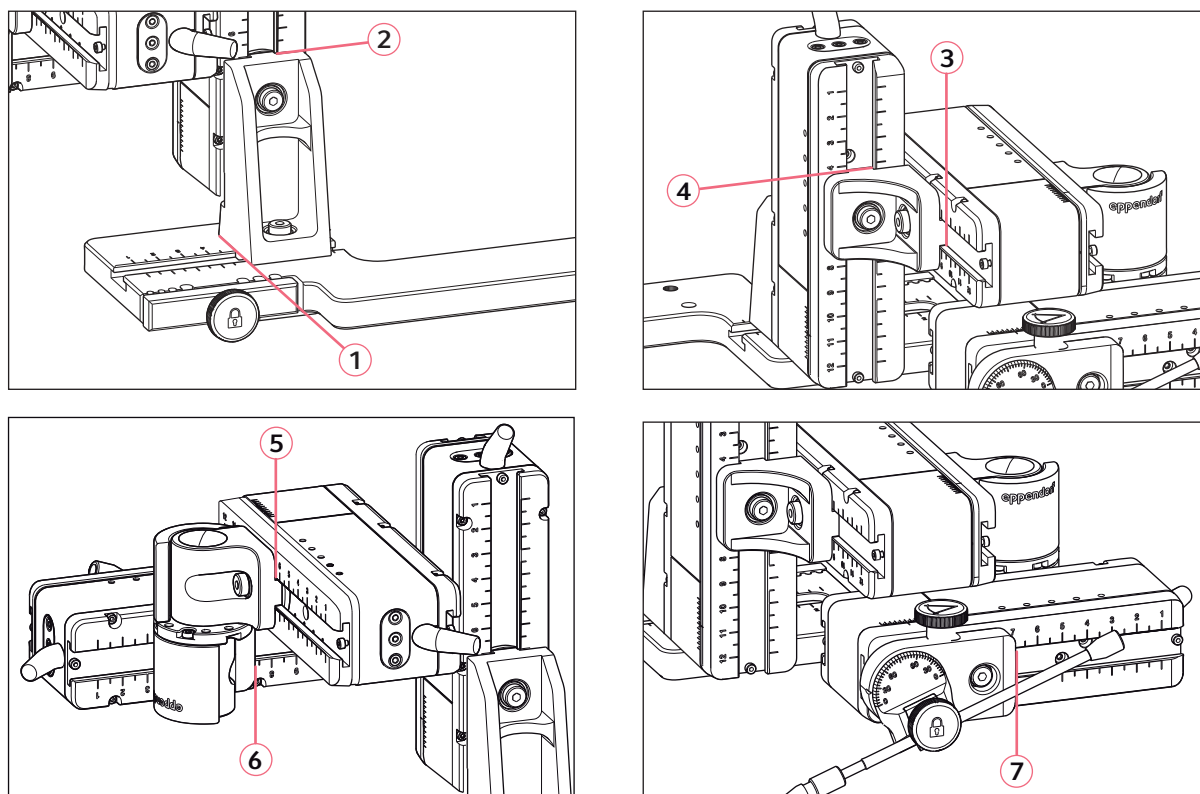

Installation guide

Adapter for microscope Olympus® IX3 Series – IX2-ILL30
English (EN)

Fig. 1: Assembly overview and delivery package

2 Example parameter for installation

Fig. 2: Overview adapter plate with right side mounted motor modules

Fig. 3: Adjusting motor modules using example position parameters of table 1

Tab. 1: Example position parameters for different mounting angles

| Position holder | Angle | 1 [cm] | 2 [cm] | 3 [cm] | 4 [cm] | 5 [cm] | 6 [cm] | 7 [cm] |
|-----------------|-------|--------|--------|--------|--------|--------|--------|--------|
| Down | 10° | 6.8 | 7.0 | 9.4 | 4.7 | 6.8 | 7.3 | 8.2 |
| Down | 25° | 6.8 | 7.0 | 9.4 | 2.8 | 6.8 | 7.3 | 9.1 |
| Top | 25° | 6.8 | 7.0 | 9.4 | 4.6 | 6.8 | 7.3 | 6.8 |
| Top | 35° | 6.8 | 7.0 | 9.4 | 3.3 | 6.8 | 7.3 | 7.4 |
| Top | 45° | 6.8 | 7.0 | 9.4 | 2.5 | 6.8 | 7.3 | 8.8 |

For flat angles do not use the plain stage IX2-Sp with mechanical stage IX-MVR.

3 Ordering information

| Order no. (International) | Order no. (North America) | Description |
|---------------------------|---------------------------|---|
| 5192 308.005 | 5192308005 | Adapter for microscope Olympus 3 IX53 IX2-ILL30 |