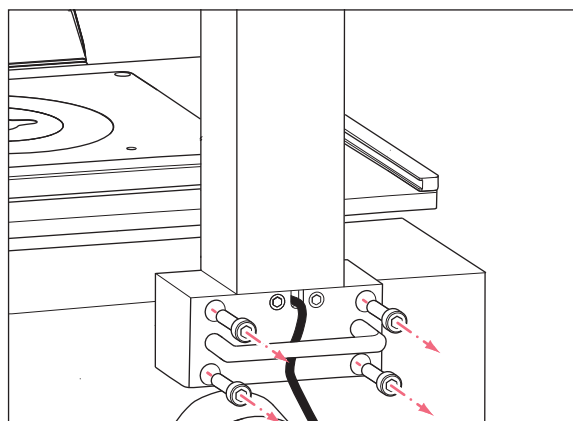

1 Installation

Adapter for mounting a micromanipulator to a microscope.

Adapter Olympus® 3 for Olympus® microscope models with illumination column IX2-ILL30:

- IX53

For Eppendorf micromanipulators:

- TransferMan® 4r
- TransferMan® 4m
- InjectMan® 4

Installation guide

Adapter for microscope Olympus® IX3 Series – IX2-ILL30
English (EN)

Fig. 1: Assembly overview and delivery package

2 Example parameter for installation

Fig. 2: Overview adapter plate with right side mounted motor modules