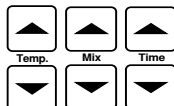

The device starts alternates continually between temperature control and mixing. Mix – Pause, etc., until the total time has elapsed. Temperature control is then continued.

Thermomixer comfort/Thermomixer R – Short Instructions

Progr.

To switch on/off "Progr.": Press  longer than 2 seconds.

Control light will light when function is activated.

Use

to set temperature, mixing frequency and/or time for the first mixing/temperature control run (temperature control and mixing or interval mix).

To switch to the second mixing/temperature control run.

Use

to set temperature, mixing frequency and/or time for the second mixing/temperature control run (routine run or interval mix).

To switch back to the first mixing/temperature control run.