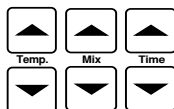

The device starts alternates continually between temperature control and mixing. Mix – Pause, etc., until the total time has elapsed. Temperature control is then continued.

Thermomixer comfort/Thermomixer R – Short Instructions

Progr.

To switch on/off "Progr.": Press  longer than 2 seconds.

Control light will light when function is activated.

Use

to set temperature, mixing frequency and/or time for the first mixing/temperature control run (temperature control and mixing or interval mix).

To switch to the second mixing/temperature control run.

Use

to set temperature, mixing frequency and/or time for the second mixing/temperature control run (routine run or interval mix).

To switch back to the first mixing/temperature control run.