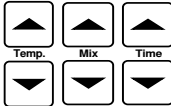

Temperature Control and Mixing

Switch off "Progr." function (see below).

Use

to set temperature, mixing frequency and/or time.

The device starts with temperature control/mixing. After the time has elapsed, mixing ends, however, temperature control continues.