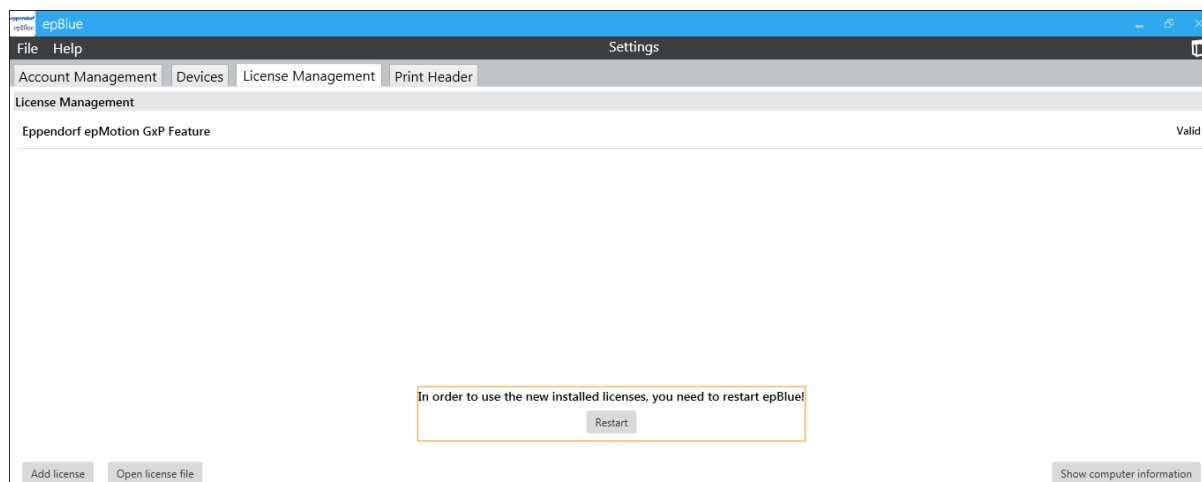

#### Prerequisites

- A user belonging to the user group *Administrator Lab* is logged in.
- The tab *Settings > License Management* is open.
- The USB storage medium containing the epBlue GxP license is connected to the MultiCon.

1. Press the button *Open license file*.

The window *Open Eppendorf License* opens.

2. Select the license to be imported.

3. Press the button *Open*.

License is inserted.

4. Restart epBlue.

**Your local distributor: [www.eppendorf.com/contact](http://www.eppendorf.com/contact)**