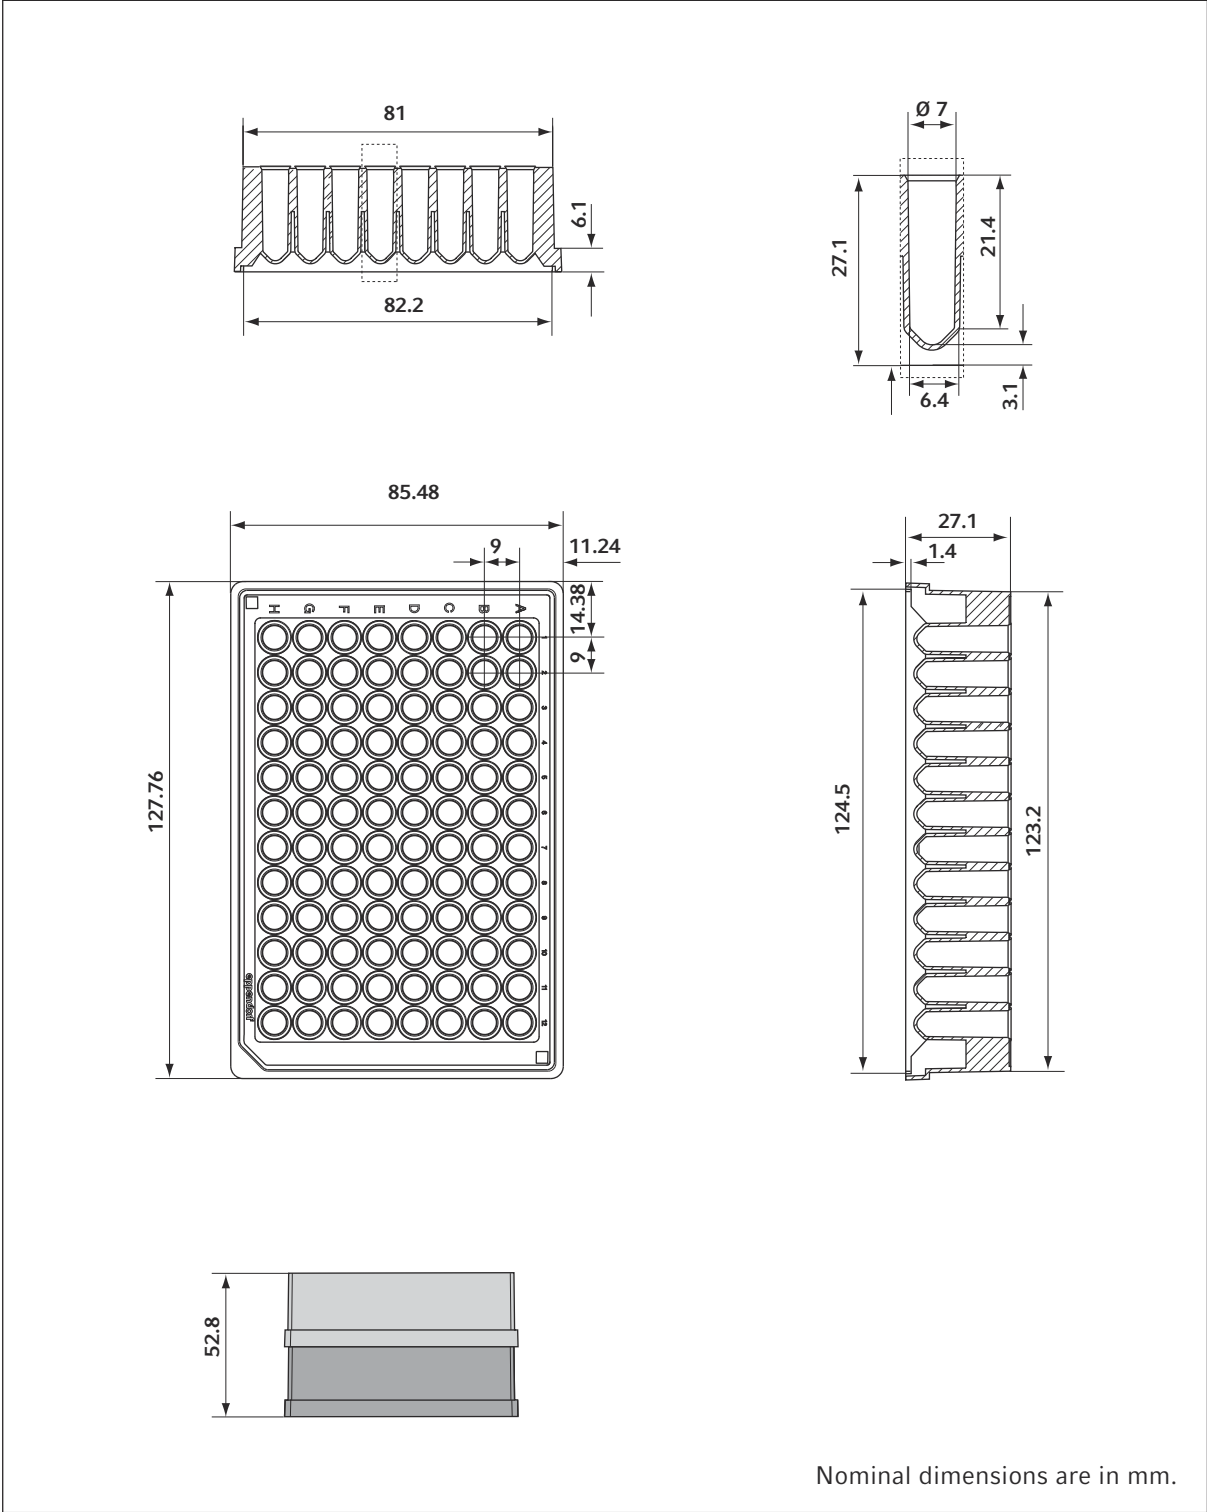

Technical Data Sheet
Eppendorf Deepwell Plate 96/500 μ L / SafeCode
English (EN)

1 Dimensions

Nominal dimensions are in mm.

Technical Data Sheet

Eppendorf Deepwell Plate 96/500 μ L / SafeCode
English (EN)