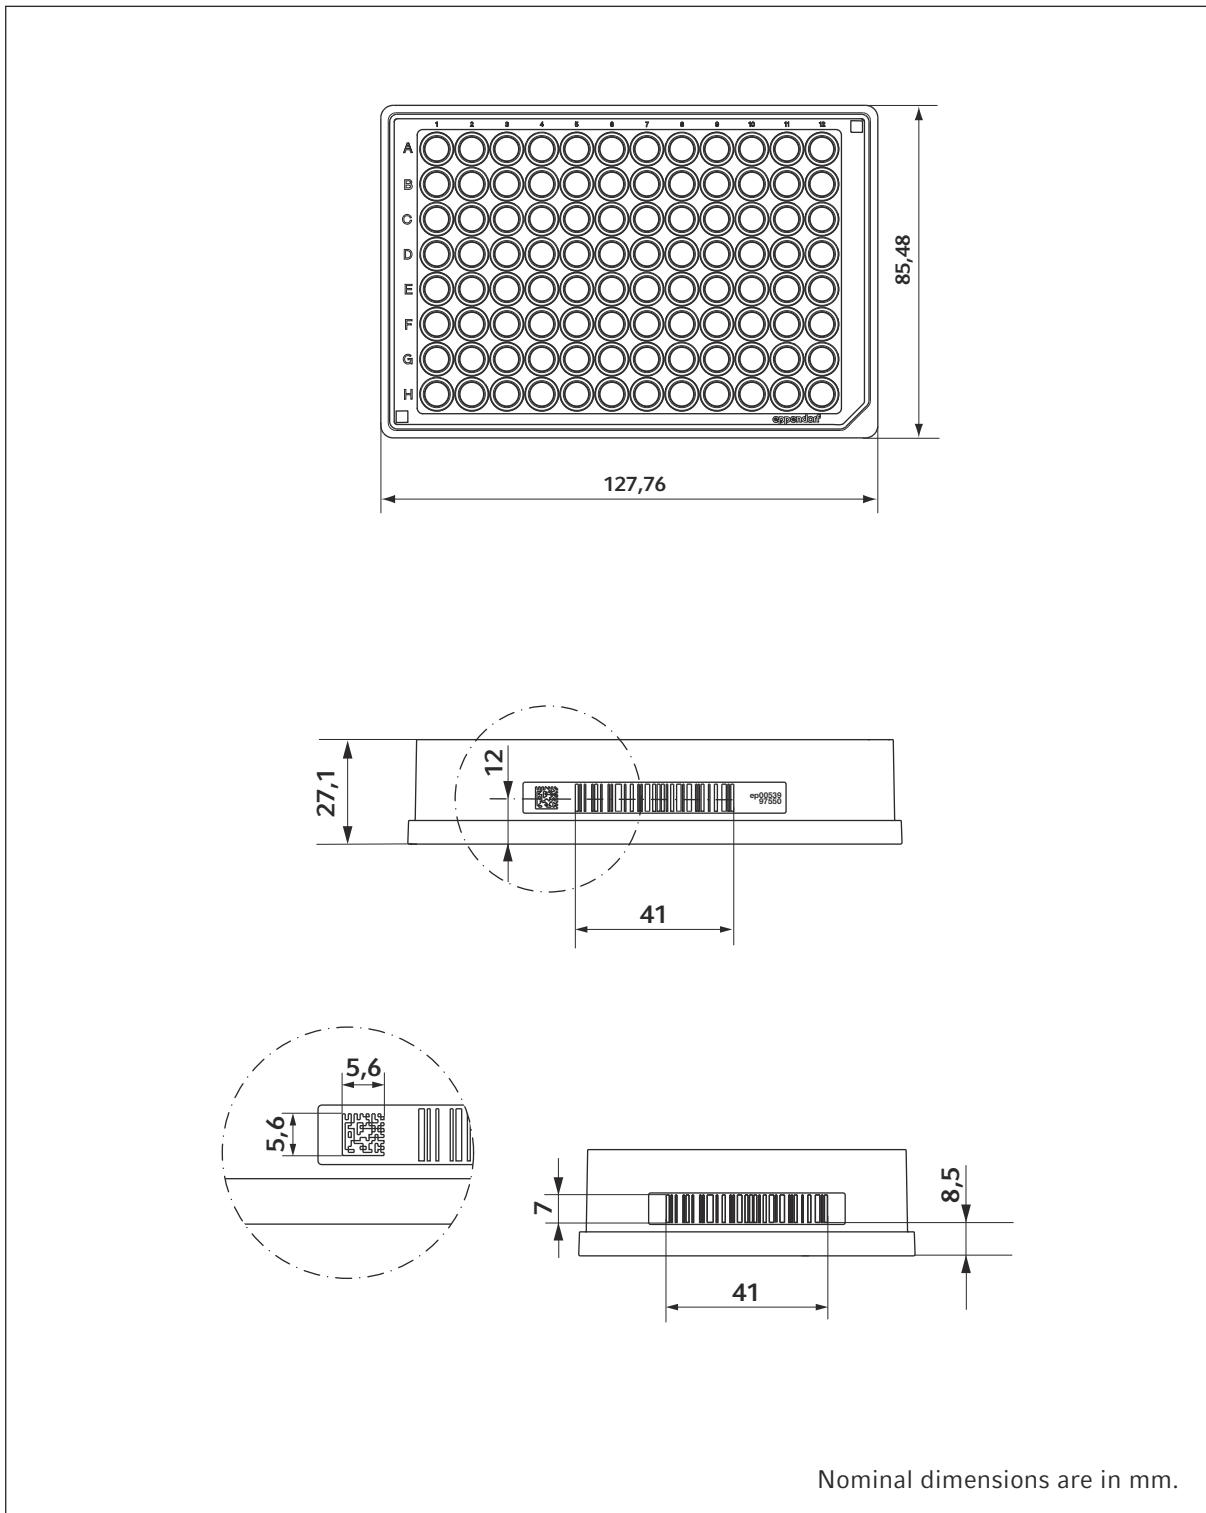

Technical Data Sheet
Eppendorf Deepwell Plate 96/500 μ L / SafeCode
English (EN)

1 Dimensions

Nominal dimensions are in mm.

Technical Data Sheet

Eppendorf Deepwell Plate 96/500 μ L / SafeCode
English (EN)